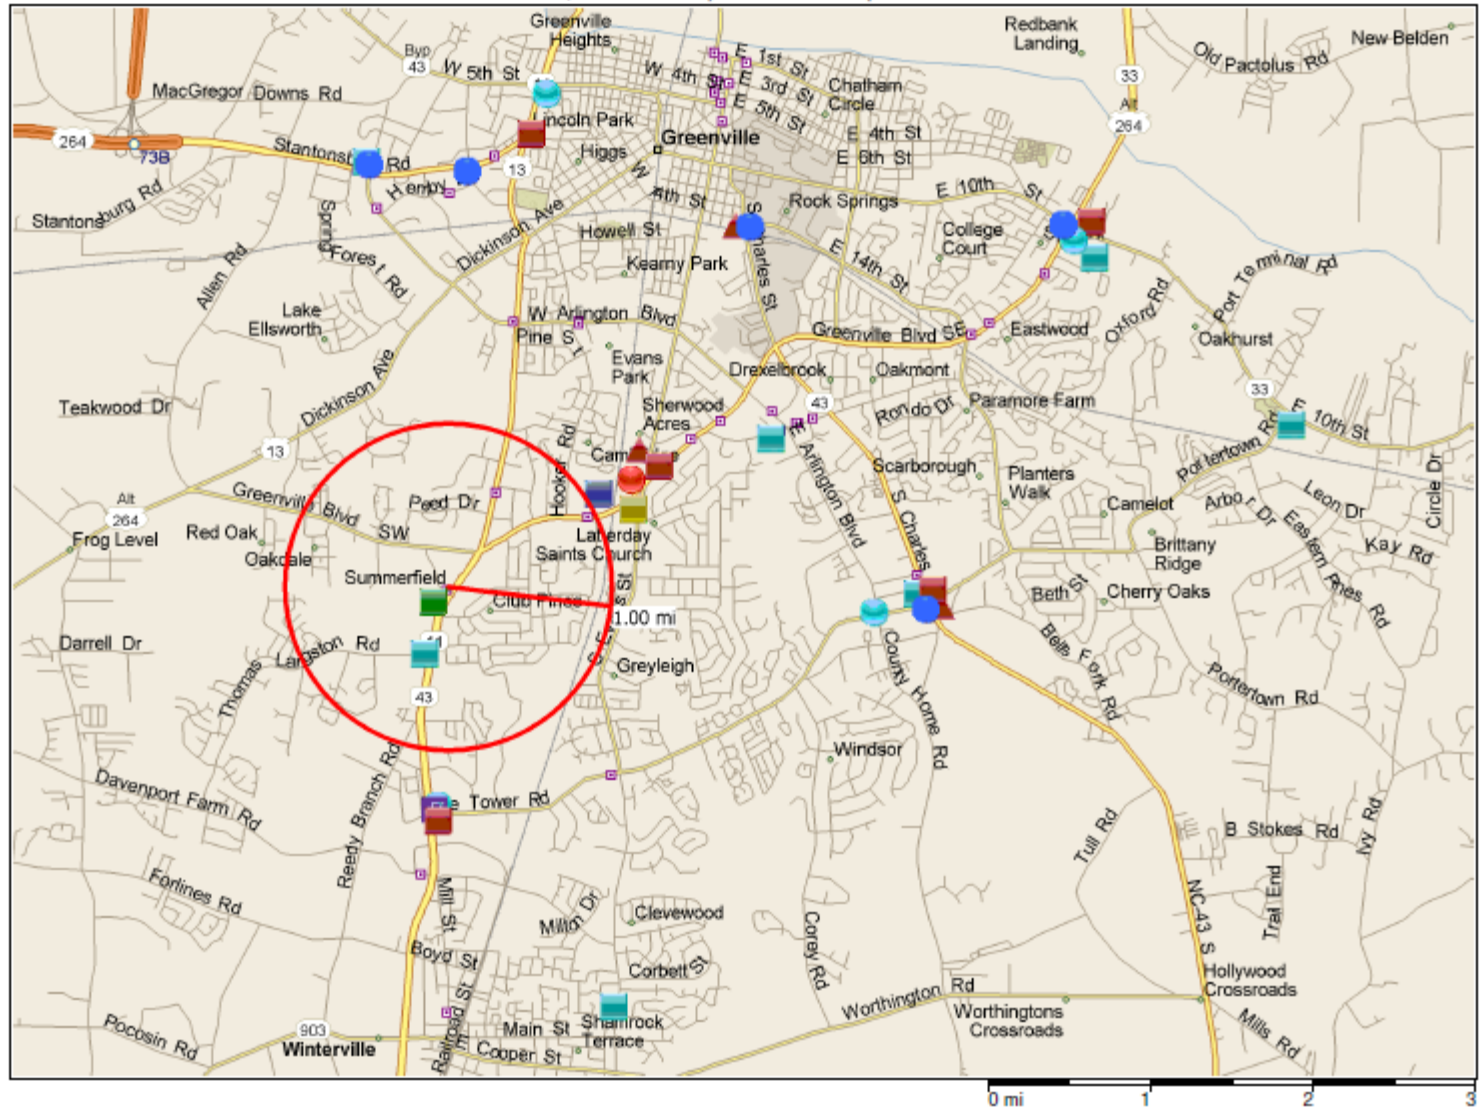

Kohl's, Dicks Sporting Goods and Fresh Market and Sears are all located on the SWC of the intersection Food Lion, Aldi and Regal Cinemas are in the immediate area as well as a large number of sit down and fast food restaurants Super Wal-Mart and Target as well ad many other large retailers are within 2 miles of the site

Red Lobster

East
Carolina
Dodge
Chrysler
Jeep

Red Lobster

Cheddar's

NWC of South Memorial Dr. and Mall Dr., Greenville, NC – Competition Map

Greenville, NC Competition Map

- Pushpins**
- My pushpin...
 - Walgreens
 - Fresh Market
 - CVS
 - Wal Mart
 - Harris Teeter
 - Target
 - Sams Club
 - Food Lion
 - Lowe's Foods
 - Rite Aid
 - Staples