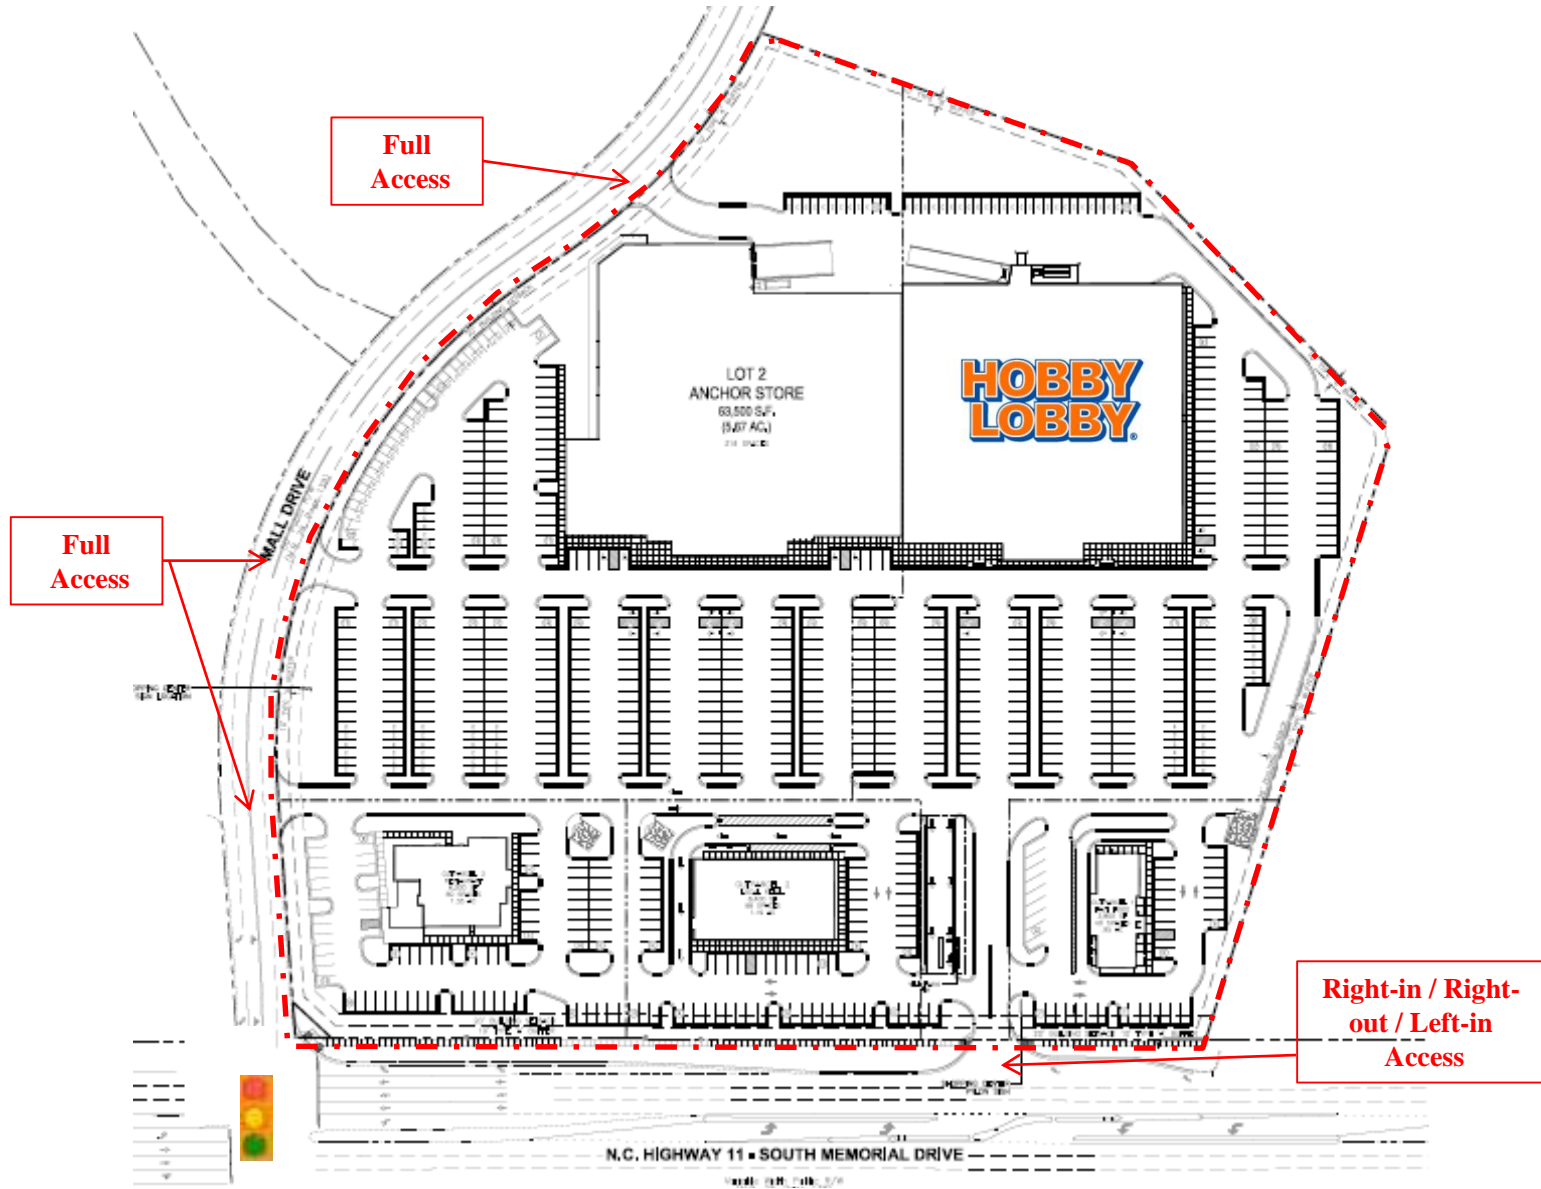

NWC of South Memorial Dr. and Mall Dr., Greenville, NC – Concept Plan

South Memorial Dr. 45,000 ADT