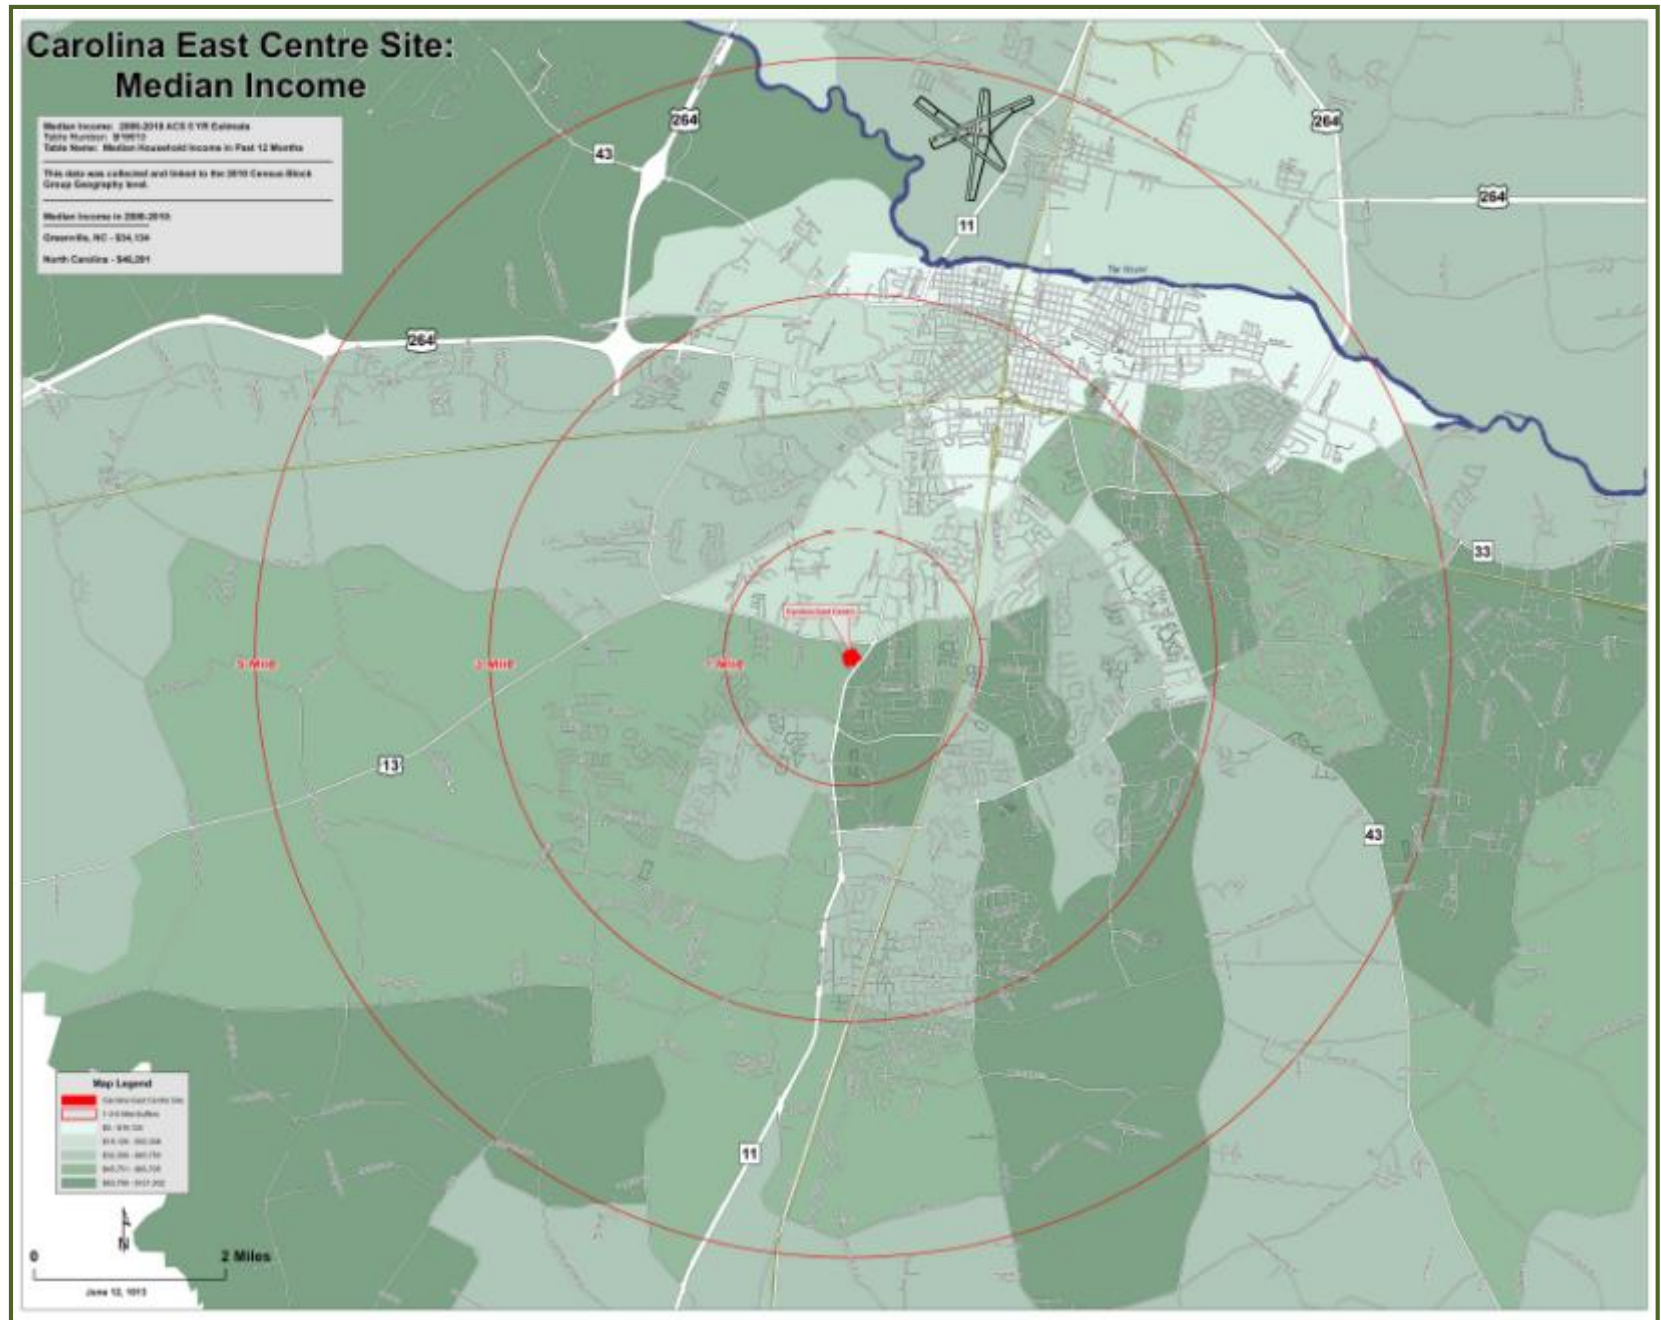

NWC of South Memorial Dr. and Mall Dr., Greenville, NC – Median Income Location Map